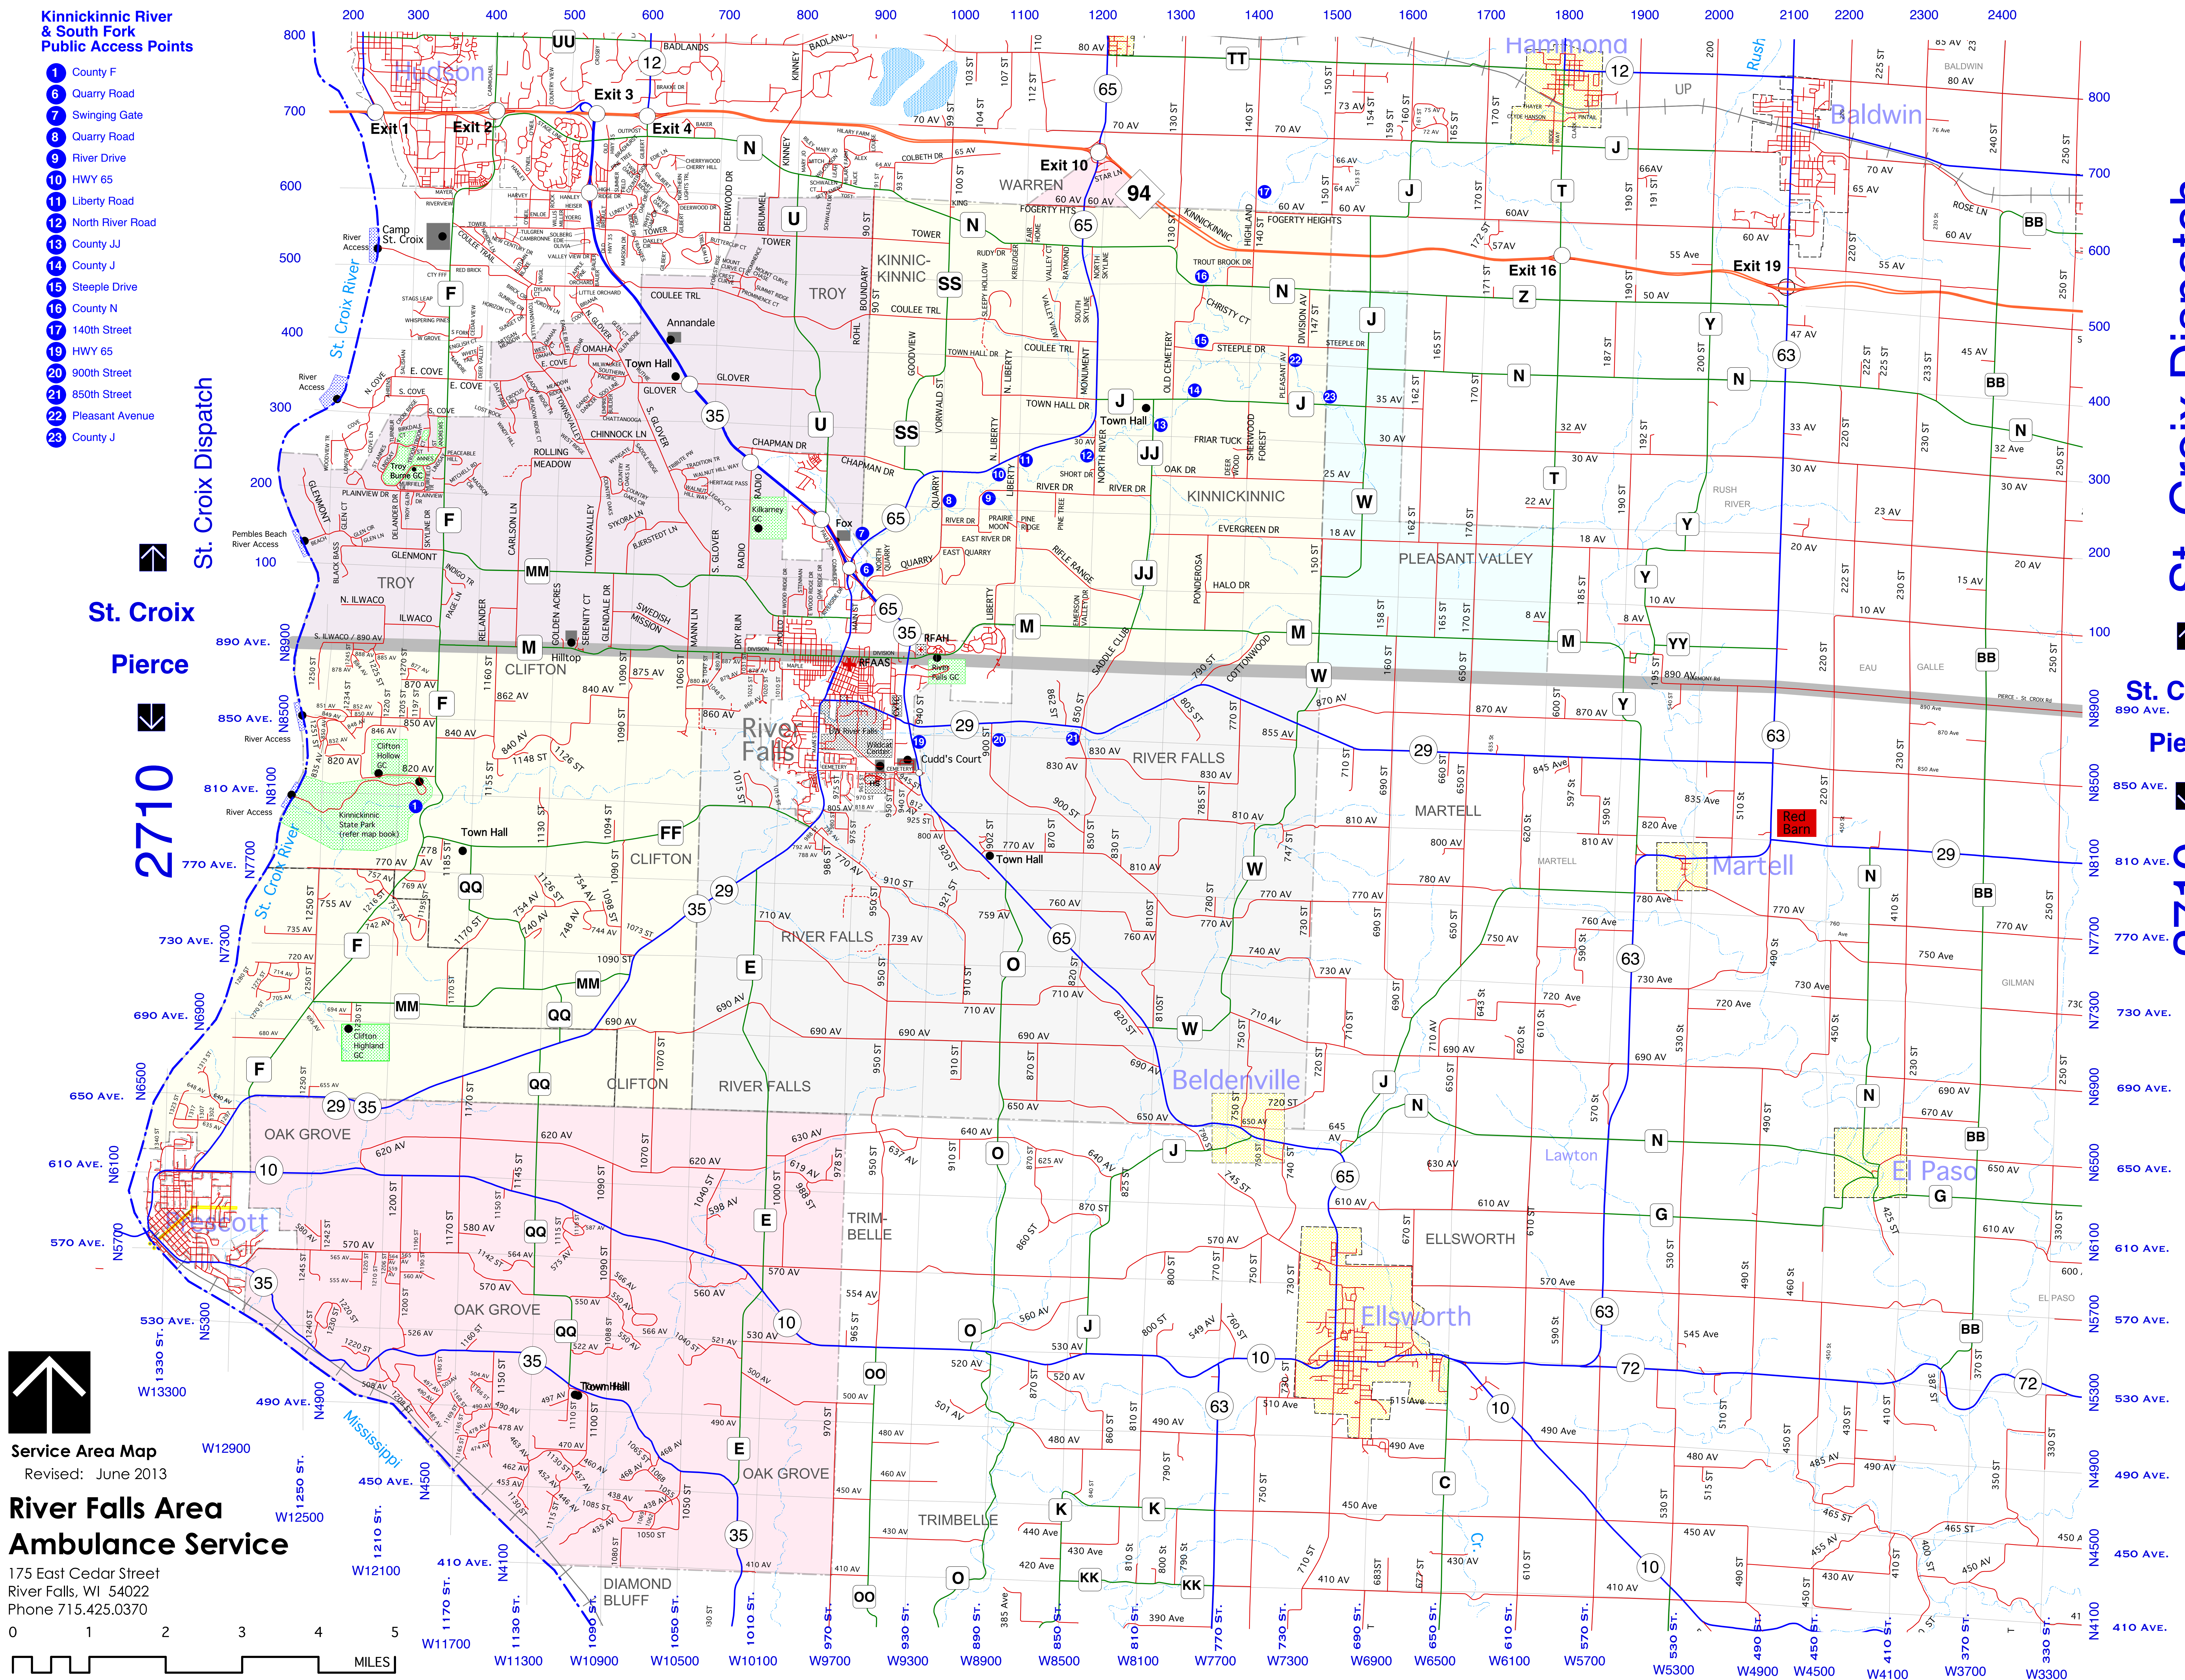

Kinnickinnic River & South Fork Public Access Points

- 1 County F
- 6 Quarry Road
- 7 Swinging Gate
- 8 Quarry Road
- 9 River Drive
- 10 HWY 65
- 11 Liberty Road
- 12 North River Road
- 13 County JJ
- 14 County J
- 15 Steeple Drive
- 16 County N
- 17 140th Street
- 19 HWY 65
- 20 900th Street
- 21 850th Street
- 22 Pleasant Avenue
- 23 County J

Service Area Map
Revised: June 2013

River Falls Area Ambulance Service

175 East Cedar Street
River Falls, WI 54022
Phone 715.425.0370

St. Croix Dispatch

St. Croix
Pierce

2710

St. Croix Dispatch

St. Croix
Pierce

2710